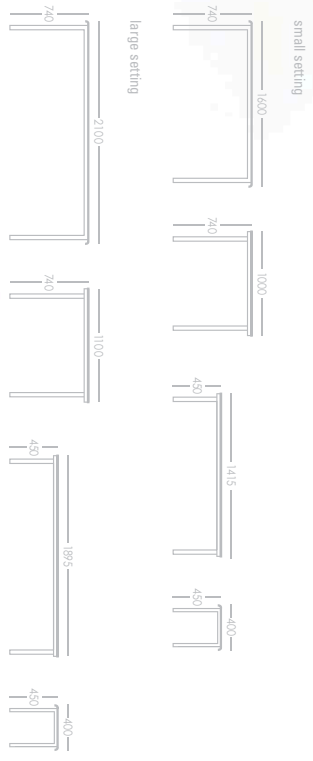

work

Various colours available upon request. Please call Tina Sudell for further enquiries on 0404 238 122 or visit www.sudell.com.au